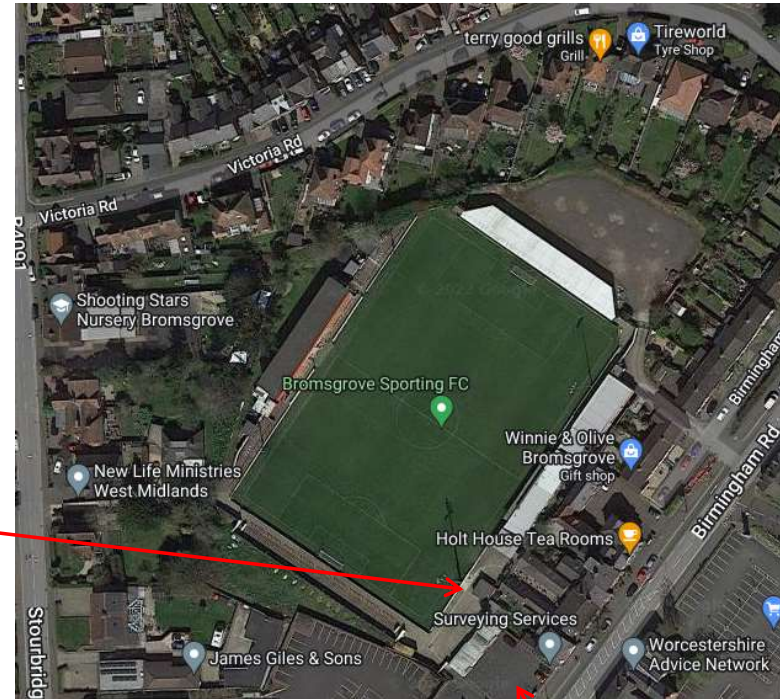

22/00911/FUL

Victoria Ground, Birmingham Road  
Bromsgrove, B61 0DR

Demolition of existing garages and construction of a  
new building (toilet block)

Recommendation:  
Grant subject to conditions

# Site Location

# Site Photos

Above and below mages show the existing site with garages

Image taken from google.com showing entrance to football ground from Birmingham Road