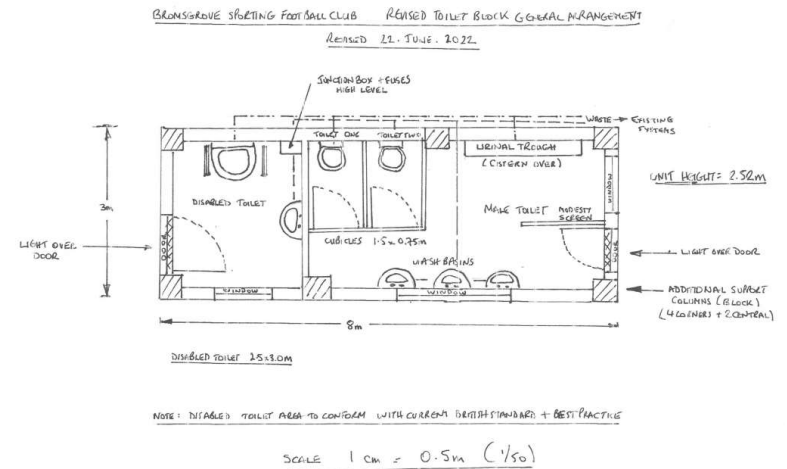

22/00911/FUL

Victoria Ground, Birmingham Road  
Bromsgrove, B61 0DR

Demolition of existing garages and construction of a  
new building (toilet block)

Recommendation:  
Grant subject to conditions

# Proposed site plan, floor plan and elevations