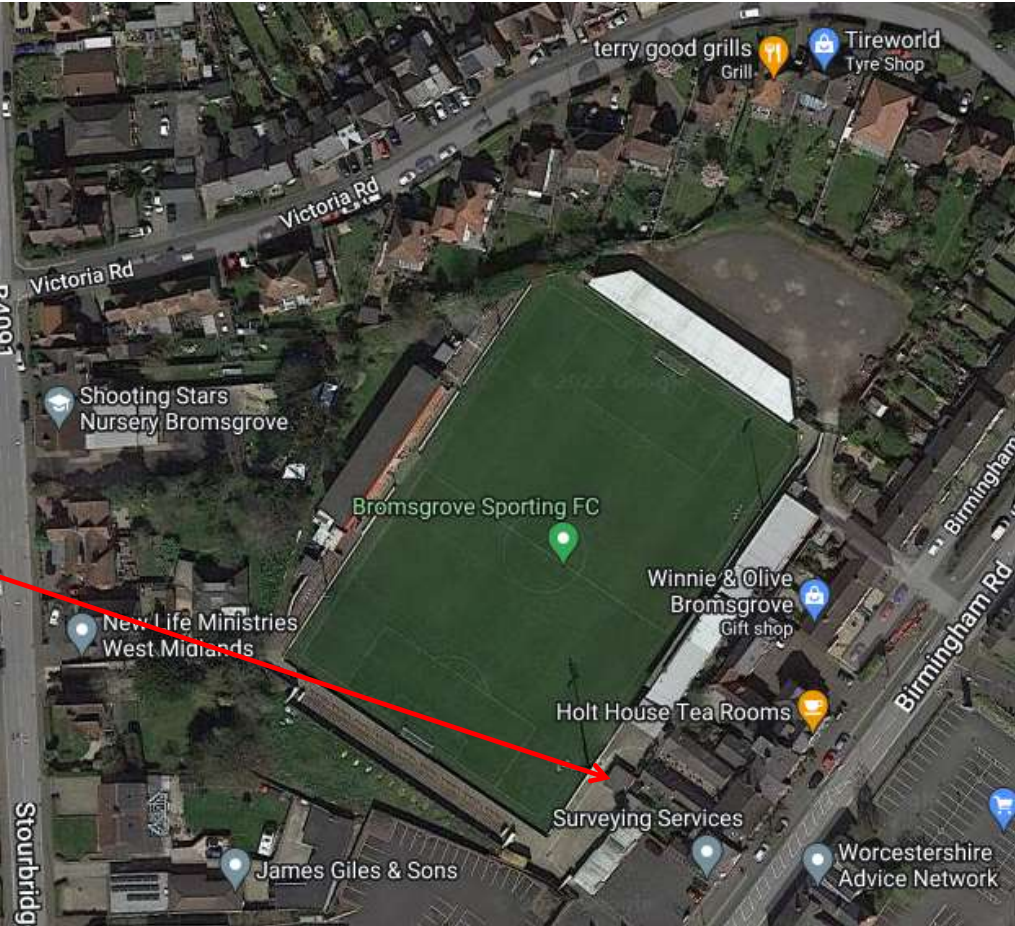

22/00911/FUL

Victoria Ground, Birmingham Road  
Bromsgrove, B61 0DR

Demolition of existing garages and construction of a  
new building (toilet block)

Recommendation:  
Grant subject to conditions

# Site Location