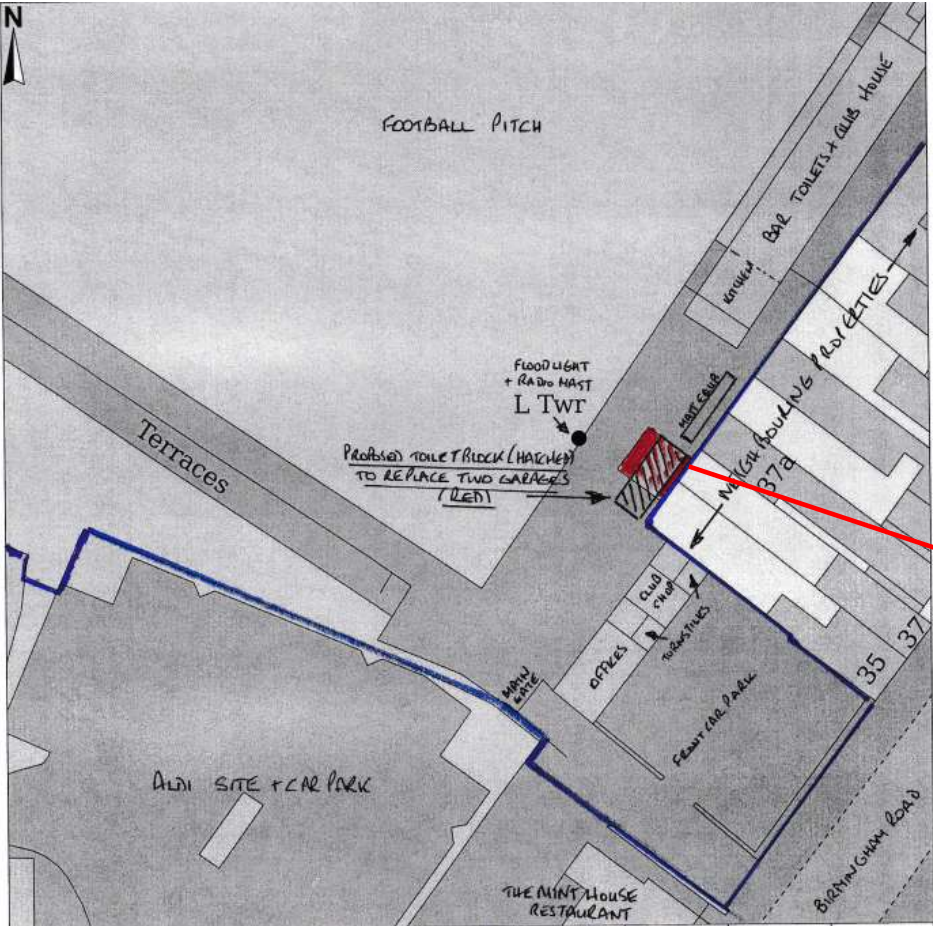

22/00911/FUL

Victoria Ground, Birmingham Road  
Bromsgrove, B61 0DR

Demolition of existing garages and construction of a  
new building (toilet block)

Recommendation:  
Grant subject to conditions

# Site Location

# Proposed site plan, floor plan and elevations

# Site Photos

Above and below mages show the existing site with garages

Image taken from google.com showing entrance to football ground from Birmingham Road